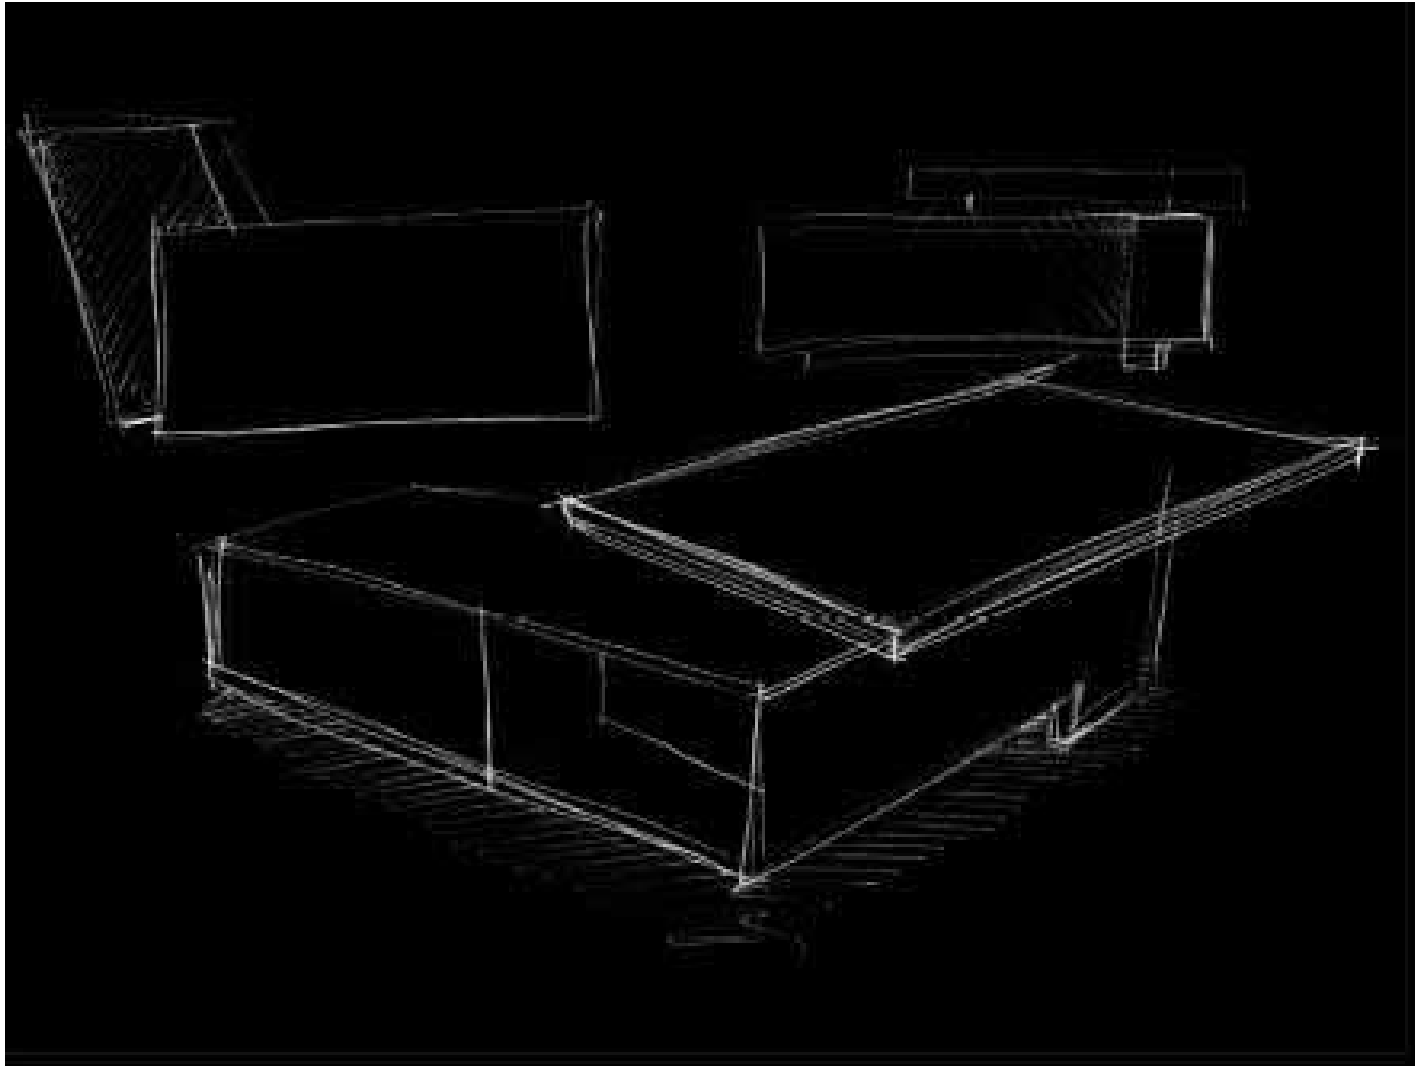

Ligne innovante et prestigieuse, avec un design élégant.

Pureté et raffinement dans les formes en font un produit de finitions soignées aux matériaux nobles.

Discret, il meuble l'espace de travail avec caractère, en utilisant un des éléments le plus important de la nature: le bois.

FOTO INCOMPLETA

A photograph of a modern conference room. In the foreground, a long, dark wood conference table is supported by thick, black, rectangular legs. Several black office chairs with silver, four-legged bases are arranged around the table. The background consists of a light-colored wall with vertical paneling. A large, solid green rectangle is overlaid on the top portion of the image, partially obscuring the wall. The text "FOTO NCOMPLETA" is centered on the wall, below the green rectangle.