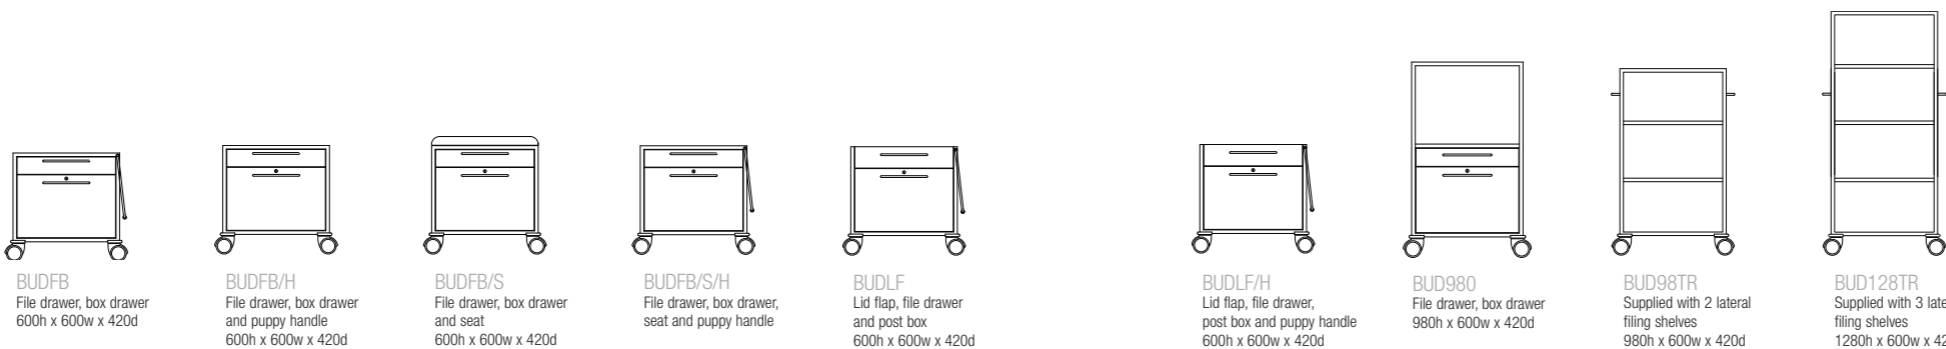

# Personal storage product overview

300 personal storage

LPS1236F2B/R  
1200h x 300w x 600d

LPS15362F/L  
1500h x 300w x 600d

LPS1238F2B/R  
1200h x 300w x 800d

LPS15382F/L  
1500h x 300w x 800d

420w personal storage

LPS1246F2B/R  
1200h x 420w x 600d

LPS15462F/L  
1500h x 420w x 600d

LPS1248F2B/R  
1200h x 420w x 800d

LPS15482F/L  
1500h x 420w x 800d

420 personal storage

LPS1246F2B/R/ST  
Tambour  
1200h x 420w x 600d

LPS15462F/L/ST  
Tambour  
1500h x 420w x 600d

LPS1548F2B/L/ST  
Tambour  
1500h x 420w x 800d

LPS1248F2B/R/ST  
Tambour  
1200h x 420w x 800d

LPS15482F/L/ST  
Tambour  
1500h x 420w x 800d

personal storage accessories

XPTRAY  
Drop in pen tray  
420w units  
20h x 340w x 320d

XFPTRAY  
Drop in pen tray  
300w and 480w units  
20h x 210w x 380d

PSDFK6  
PSDFK8  
Desk support bracket  
(customer fitted only)

personal office mobile