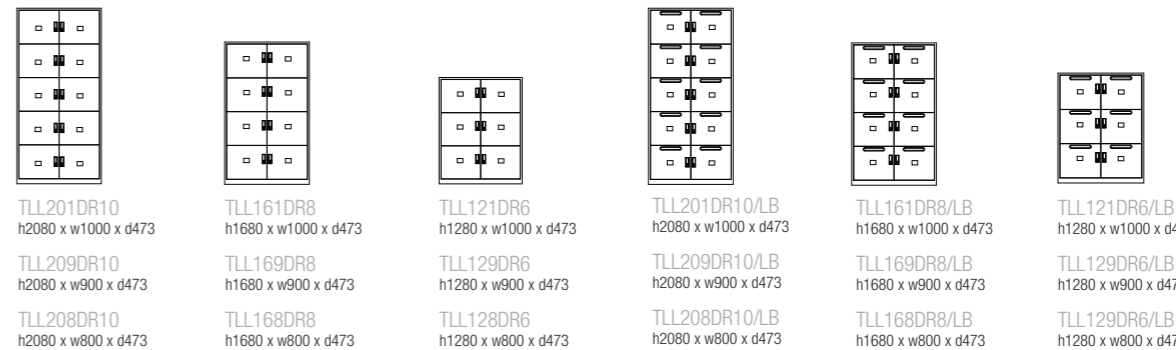

MVPT  
50 title strips in white,  
supplied on A4 sheet for  
laser printing

L<sup>m</sup> Cooler

TLT118  
h1117 x w420 x d800  
Right hand access

TLT118/L  
h1117 x w420 x d800  
Left hand access

L<sup>m</sup> locker

TLL201DR10  
h2080 x w1000 x d473

TLL161DR8  
h1680 x w1000 x d473

TLL121DR6  
h1280 x w1000 x d473

TLL201DR10/LB  
h2080 x w1000 x d473

TLL161DR8/LB  
h1680 x w1000 x d473

TLL121DR6/LB  
h1280 x w1000 x d473