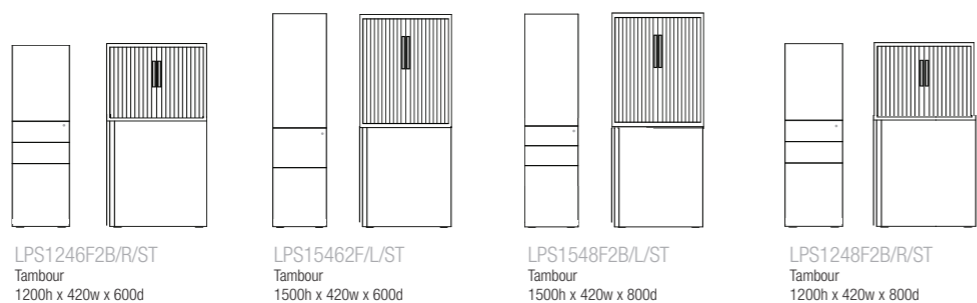

# Personal storage product overview

300 personal storage

LPS1236F2B/R  
1200h x 300w x 600d

LPS15362F/L  
1500h x 300w x 600d

LPS1238F2B/R  
1200h x 300w x 800d

LPS15382F/L  
1500h x 300w x 800d

420w personal storage

LPS1246F2B/R  
1200h x 420w x 600d

LPS15462F/L  
1500h x 420w x 600d

LPS1248F2B/R  
1200h x 420w x 800d

LPS15482F/L  
1500h x 420w x 800d

420 personal storage

LPS1246F2B/R/ST  
Tambour  
1200h x 420w x 600d