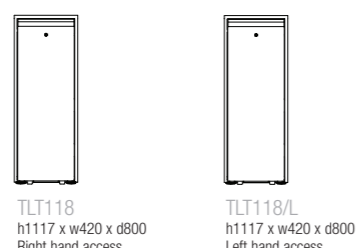

BUDLF  
Lid flap, file drawer  
and post box  
600h x 600w x 420d

BUDLF/H  
Lid flap, file drawer,  
post box and puppy handle  
600h x 600w x 420d

BUD980  
File drawer, box drawer  
980h x 600w x 420d

BUD98TR  
Supplied with 2 lateral  
filling shelves  
980h x 600w x 420d

BUD128TR  
Supplied with 3 lateral  
filling shelves  
1280h x 600w x 420d

POM accessories

BUDS  
Additional lateral  
filling shelf

BUDWB  
Whiteboard

BUDF1  
Foam insert

BUDF2  
Foam insert

BUD/FDD  
File drawer divider

BUD/BDD  
Box drawer divider  
(2 pack)

file pockets

MVPG  
50 Green Foolscap Pockets  
with tabs and title strips

MVP25G  
25 Green Foolscap Pockets  
with tabs and title strips

MVPS  
50 clear plastic strips

MVPT  
50 title strips in white,  
supplied on A4 sheet for  
laser printing

L<sup>m</sup> Cooler

TLT118  
h1117 x w420 x d800  
Right hand access

TLT118/L  
h1117 x w420 x d800  
Left hand access

L<sup>m</sup> locker