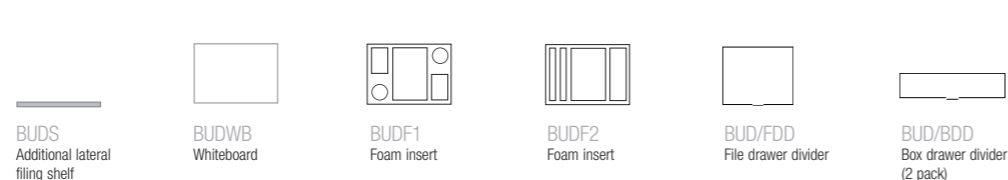

BUDLF  
Lid flap, file drawer  
and post box  
600h x 600w x 420d

BUDLF/H  
Lid flap, file drawer,  
post box and puppy handle  
600h x 600w x 420d

BUD980  
File drawer, box drawer  
980h x 600w x 420d

BUD98TR  
Supplied with 2 lateral  
filling shelves  
980h x 600w x 420d

BUD128TR  
Supplied with 3 lateral  
filling shelves  
1280h x 600w x 420d

POM accessories

BUDS  
Additional lateral  
filling shelf

BUDWB  
Whiteboard

BUDF1  
Foam insert

BUDF2  
Foam insert

BUD/FDD  
File drawer divider