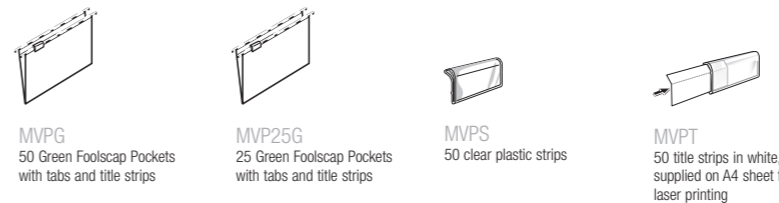

MVPG
50 Green Foolscap Pockets
with tabs and title strips

MVP25G
25 Green Foolscap Pockets
with tabs and title strips

MVPS
50 clear plastic strips

L^m Cooler