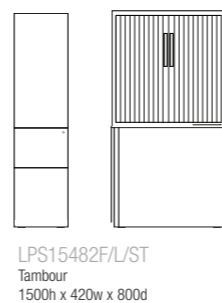

personal storage accessories

PSDFK6
PSDFK8
Desk support bracket
(customer fitted only)

personal office mobile