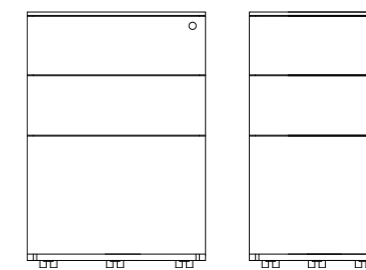

Everyday pedestals

Triumph contract pedestal range. Available in quantity from stock!

Key features

Colour options : Silver SG8 as standard **from stock**.

Any other Triumph colour, an additional surcharge applies

Integrated drawer pull side handle

100% drawer opening with 40kg drawer slides

Interlock anti-tilt prevents 2 drawers opening at any one time

Adjustable filing rail included in filing drawer

Removable barrel lock with 2 folding key fobs

5th wheel castor for stability

Mobile and underdesk : 4 castors - two front locking

Deskhigh : adjustable feet

5 year guarantee

Underdesk

See page 20-21 for the full choice of options

Optional extras

Range of accessories available:

Drop in and roll out pen trays

Drawer dividers

Variety of handle options

Puppy handle

File drawers accept A4 and foolscap vertical files available to order