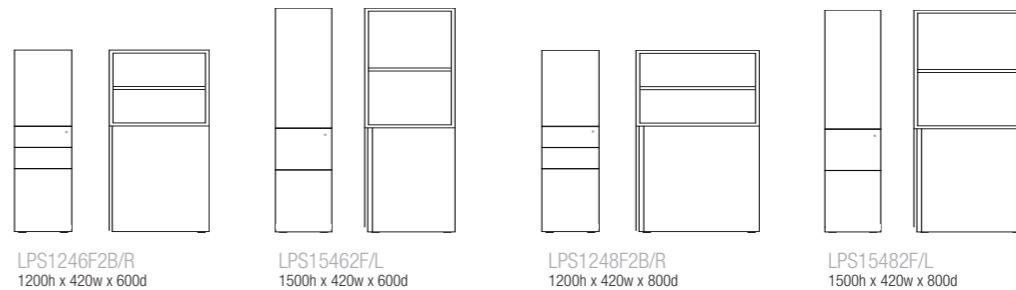

All measurements are in mm

# Personal storage product overview

300 personal storage

LPS1236F2B/R  
1200h x 300w x 600d

LPS15362F/L  
1500h x 300w x 600d

LPS1238F2B/R  
1200h x 300w x 800d

LPS15382F/L  
1500h x 300w x 800d

420w personal storage

LPS1246F2B/R  
1200h x 420w x 600d

LPS15462F/L  
1500h x 420w x 600d

LPS1248F2B/R  
1200h x 420w x 800d

LPS15482F/L  
1500h x 420w x 800d

420 personal storage

LPS1246F2B/R/ST  
Tambour  
1200h x 420w x 600d